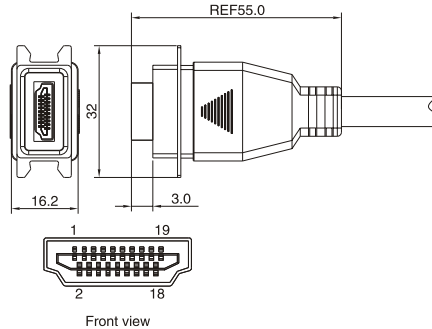

# Westfield Select Cables - IP67 HDMI - Male Cable Assemblies + IP67 HDMI Female Panel Mounting

## IP67 HDMI Male Straight Molded Cable Assemblies - See Female Below

Customer to Specify Cable Length and Connector / Termination on free end.

### ■ General information

Standard:	HDMI
Ambient temperature:	-20 °C~ + 80 °C
Connector insert:	LCP
Connector contacts:	Brass with gold plated
Coupling nut/screw:	Brass with nickel plated
Seal / O-ring:	FKM

## HDMI Female Panel type -IP67

Customer to Specify Cable Length and Connector / Termination on free end.