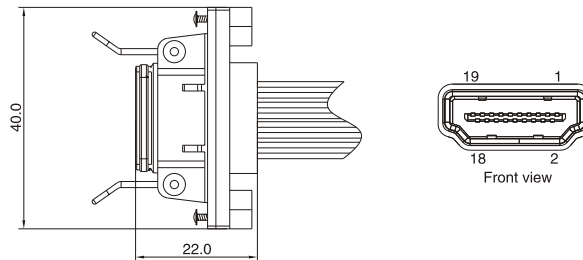

HDMI Female Panel type -IP67

Customer to Specify Cable Length and Connector / Termination on free end.

■ General information

Standard:	HDMI
Ambient temperature:	-20 °C~ + 80 °C
Connector insert:	LCP
Connector contacts:	Brass with gold plated
Coupling nut/screw:	Brass with nickel plated
Seal / O-ring:	FKM

Insulation resistance:	≥ 100 MΩ
Contact resistance :	≤ 30 mΩ
Shielding:	Available
IP rating:	IP67

Westfield Part Number: IP67-HDMI-F-PM--XX